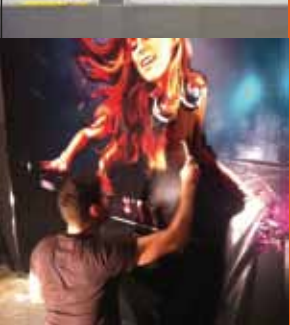

- -GLASS
- -SIGNS